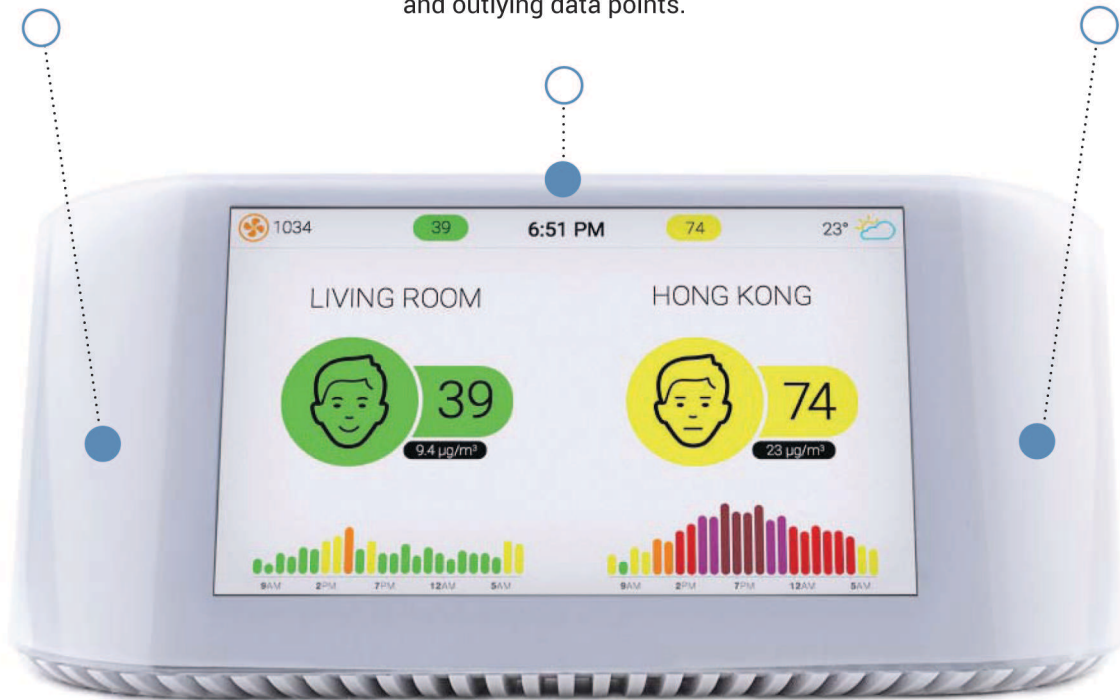

Hardware

Cutting-edge laser technology counts microscopic PM_{2.5} particles in the air. Airflow control fans provide stable, reliable readings and improved durability.

Accuracy

The AirVisual Pro is the most accurate low-cost consumer device of its kind. Auto-calibration components instantly consider factors like temperature, humidity and outlying data points.

Network + Analytics

Cloud computing, big data and artificial intelligence provide the best predictive analytics on a small device.

PM_{2.5}

PM_{2.5} are tiny particles that damage your throat and lungs. This pollutant is particularly dangerous as its small size allows particles to directly enter your bloodstream from your lungs.

Indoor & Outdoor Data

See your indoor air quality next to outdoor readings from the nearest official monitoring station.

CO₂

High CO₂ levels mean you need fresh air. Stagnant air has less oxygen, and more bacteria, mold, and other harmful fumes.

Forecast

Plan ahead to minimize pollution exposure and discomfort outdoors. We'll keep you informed with air quality and weather data up to 3 days in advance.

Temperature

Make sure your environment is comfortable, as well as healthy.

Alerts

Receive notifications when air quality fails to meet standards. Smart integration allows you to control smart home devices with action-based rules.

Humidity

Dry air contributes to irritated sinuses, sore throat, itchy eyes and skin aging. Meanwhile, overly humid environments can bring about biological air pollutants such as dust mites and mold.

Advice

We take all of your air quality data into account so you don't have to. The AirVisual Pro learns from your indoor and outdoor environments to provide you the most productive and cost effective recommendations.